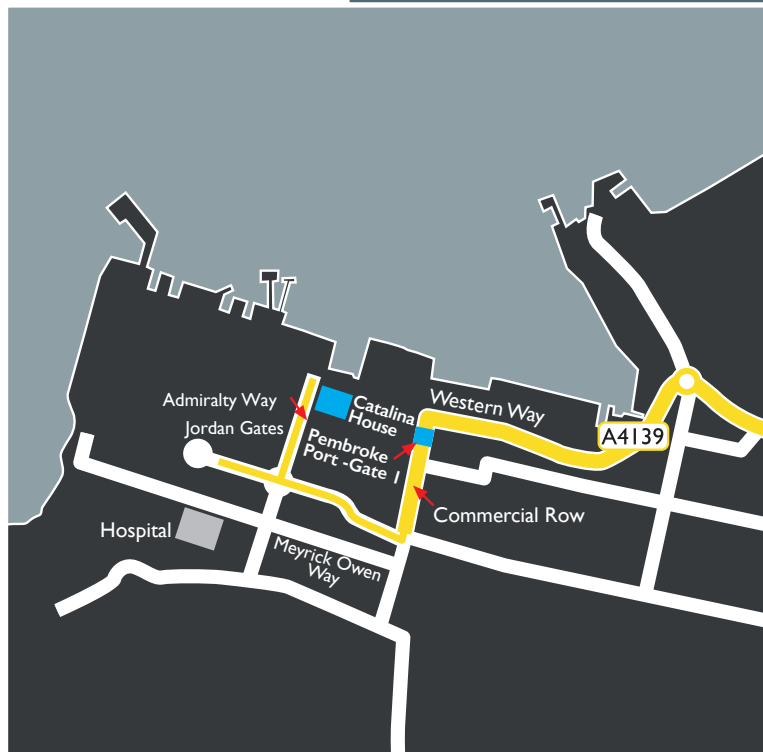

SUNSET CINEMA

Friday 15th September

From 7pm

Pembroke Port

How to find us

- From Cardiff follow the M4, A48 and A40 west to St. Clears, then take the A477 signposted to Tenby, Pembroke and Pembroke Dock.
- From Aberystwyth follow the A487 to Cardigan, then the A478 signposted to Tenby. Take the A477 (at Kilgetty roundabout) towards Pembroke Dock.
- From Milford Haven take the A4076 out of town towards Haverfordwest. On entering Steynton turn right towards Neyland at the Horse & Jockey Public House. Continue to the roundabout and take the second exit. Follow the A477 to Pembroke Dock.
- Continue to follow signs for "ferry" through Pembroke Dock (keeping Tesco and then Asda to your left).
- Continue along Commercial Row and follow the main road around to the right. You will reach a mini roundabout.
- Turn right at the mini roundabout, and follow the road. Catalina House can be accessed via the Jordan Gates where a member of staff will greet you on arrival.